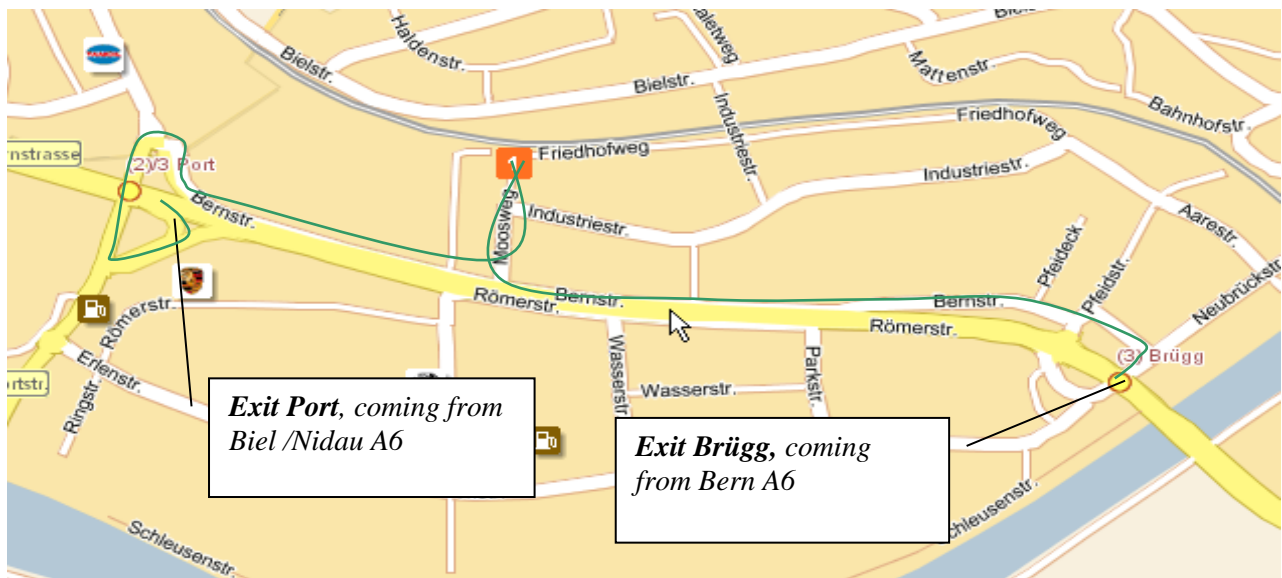

### How to reach us by car

#### **From Zurich Airport:**

- Drive on highway A1 direction Bern (approx. 100 km)
- **Exit at the exchange Schönbühl onto highway A6 direction Biel/Bienne**
- Drive on **highway A6** until the **Exit Brügg** (approx. 30 km)
- From **Exit Brügg** follow the road as **per map below**

#### **From Geneva Airport:**

- Drive on **highway A1** direction **Lausanne** (approx. 70 km)
- **Exit at the exchange Lausanne onto highway A12 direction Bern/Zürich**
- Drive on **highway A12** until exchange **Schönbühl** direction **Zürich** (approx. 110 km)
- **Exit at the exchange Schönbühl onto highway A6 direction Biel/Bienne**
- Drive on **highway A6** until the **exit Brügg** (approx. 30 km)
- From **Exit Brügg** follow the road as **per map below**

#### **From Biel/Bienne main station or Nidau/Ipsach:**

- Drive on **highway A6** direction **Bern** until **exit Port** (approx. 5 Km)
- From **Exit Port** follow the road as **per map below**

Address: